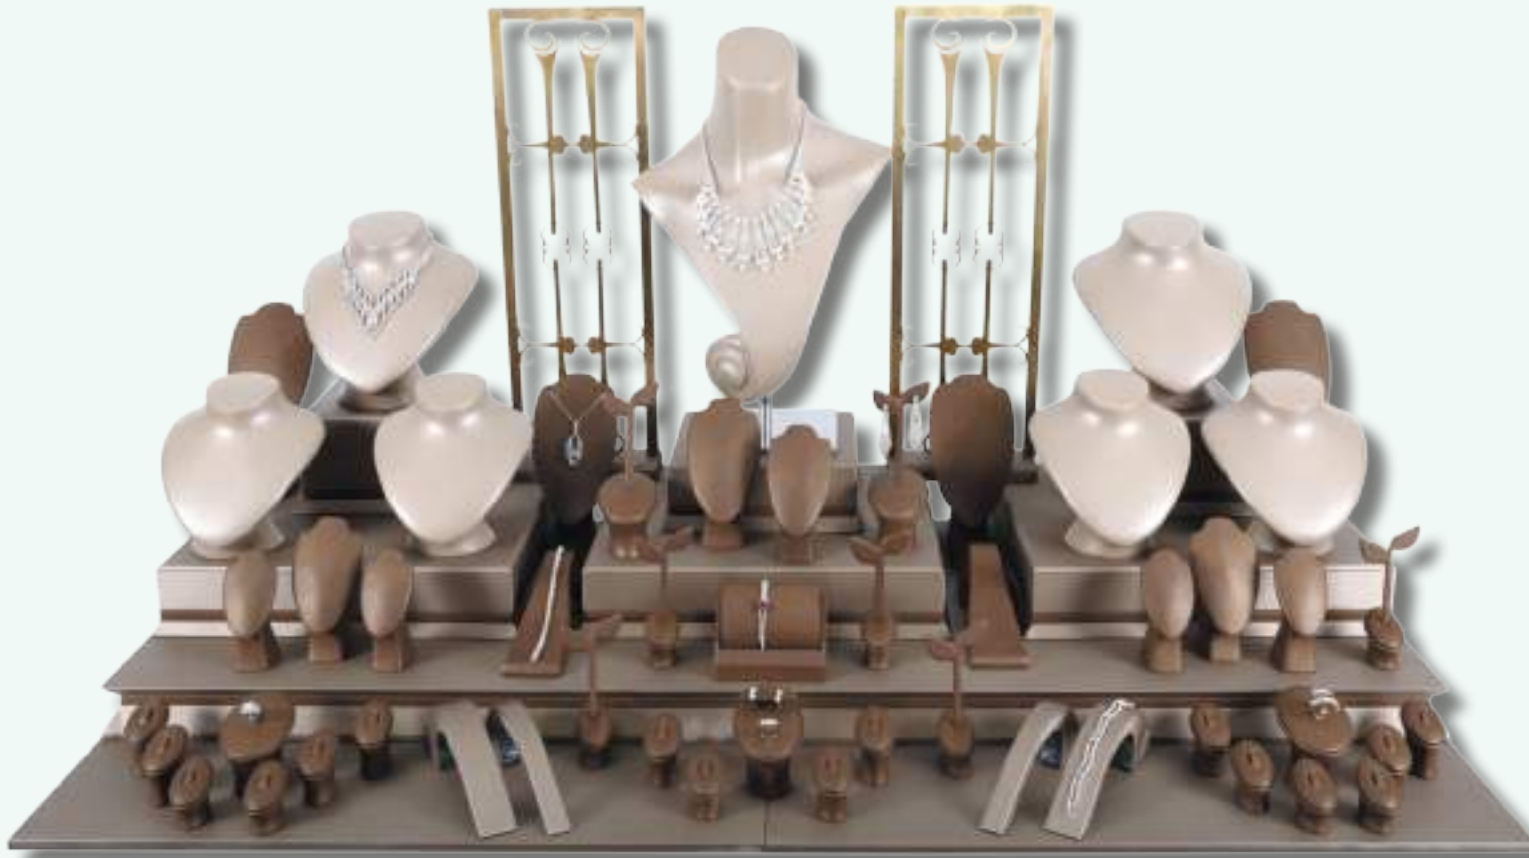

ardic
showcase concept

MODEL	L (cm)	W (cm)	H (cm)
2387	120	60	68